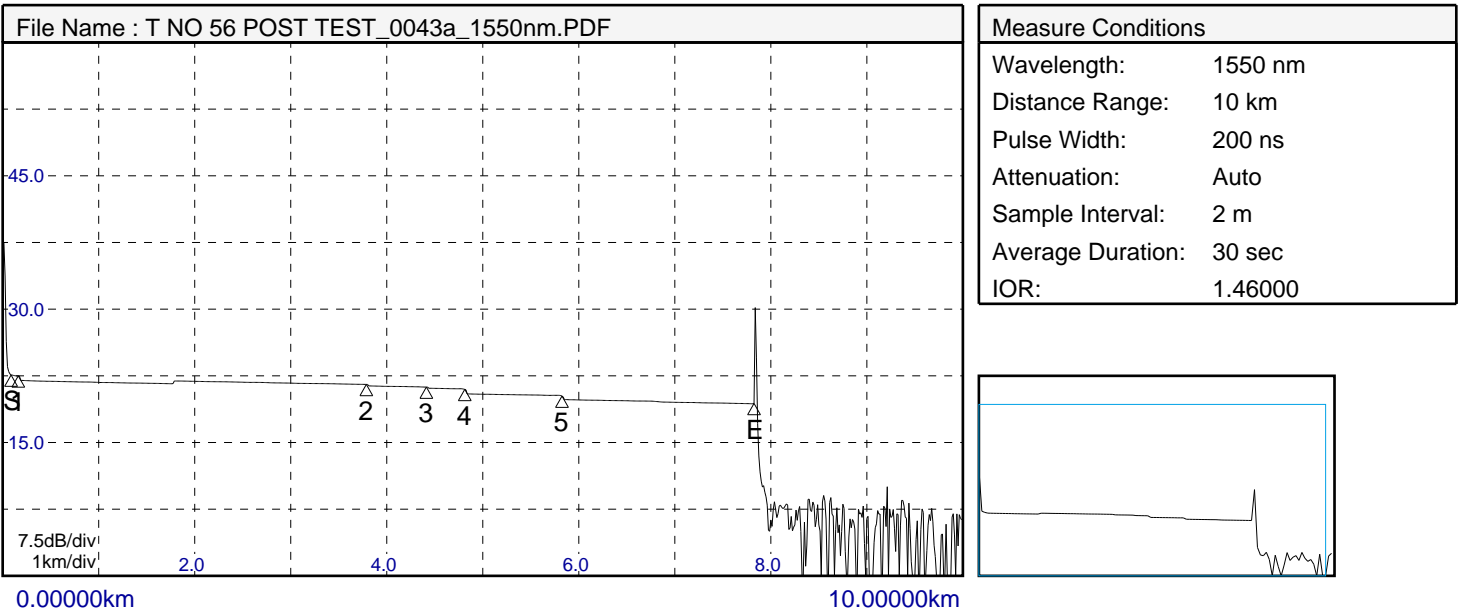

Link Report

Job Information	
Label: PGCL	Location(A): RCI SIDE GATE
Company Name: SKYLINK MULTIMEDIA	Location(B): CHESS BACK GATE
Name: RCI SIDE GATE TO CHESSBACK GATE	Current Data Flag: BC
Fiber ID: 4F	Supplier Name: Yokogawa Test & Measurement
Fiber Type: Conventional SMF	Model Name: AQ1000 C3YG08010F
Cable ID:	Unit Name:
Cable Code:	FW Ver.: 1.04
Reporting Date: 21/10/2025 15:57	

Event Search Condition	
Splice Loss:	0.10 dB
Return Loss:	70 dB
End of Fiber:	10 dB
Splitter Loss:	----
Backscatter Level:	-52.00 dB
Macro Bending:	----

Event No	Distance (km)	Section (km)	Splice Loss(dB)	Return Loss(dB)	Cumulate Loss(dB)	dB/km	Event Type	Section IOR
1	0.15400		0.592		0.109	1.665	[Splice Icon]	1.46000
2	3.78026	3.62626	0.250		0.972	0.075	[Splice Icon]	1.46000
3	4.40449	0.62423	0.139		1.341	0.190	[Splice Icon]	1.46000
4	4.80284	0.39835	0.565		1.555	0.190	[Splice Icon]	1.46000
5	5.81721	1.01437	0.461		2.299	0.177	[Splice Icon]	1.46000
E	7.82130	2.00409		37.399	3.260	0.249	[End of Fiber Icon]	1.46000