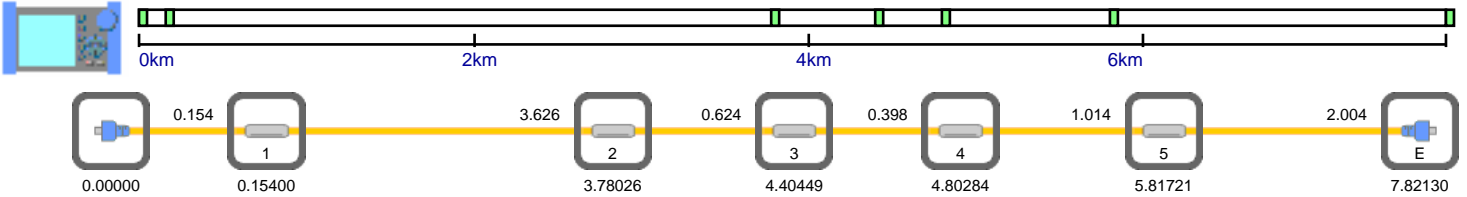

Link Report

Job Information	
Label: PGCL	Location(A): RCI SIDE GATE
Company Name: SKYLINK MULTIMEDIA	Location(B): CHESS BACK GATE
Name: RCI SIDE GATE TO CHESSBACK GATE	Current Data Flag: BC
Fiber ID: 4F	Supplier Name: Yokogawa Test & Measurement
Fiber Type: Conventional SMF	Model Name: AQ1000 C3YG08010F
Cable ID:	Unit Name:
Cable Code:	FW Ver.: 1.04
Reporting Date: 21/10/2025 15:57	

Event Search Condition	
Splice Loss:	0.10 dB
Return Loss:	70 dB
End of Fiber:	10 dB
Splitter Loss:	----
Backscatter Level:	-52.00 dB
Macro Bending:	----

Event No	Distance (km)	Section (km)	Splice Loss(dB)	Return Loss(dB)	Cumulate Loss(dB)	dB/km	Event Type	Section IOR
1	0.15400		0.592		0.109	1.665	[Splice Icon]	1.46000
2	3.78026	3.62626	0.250		0.972	0.075	[Splice Icon]	1.46000
3	4.40449	0.62423	0.139		1.341	0.190	[Splice Icon]	1.46000
4	4.80284	0.39835	0.565		1.555	0.190	[Splice Icon]	1.46000
5	5.81721	1.01437	0.461		2.299	0.177	[Splice Icon]	1.46000
E	7.82130	2.00409		37.399	3.260	0.249	[End of Fiber Icon]	1.46000